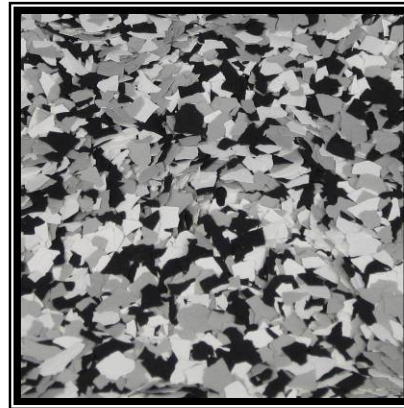

Flake Color Chart

Standard Colors

Adobe Sand 1/4"

Latte Whip 1/4"

Monterey Spice 1/4"

Newport Sky 1/4"

Onyx Pearl 1/4"

Saddle Tan 1/4"

Saddlewood 1/4"

Smoke 1/4"

These colors are only a representation.
Color results cannot be guaranteed, actual colors may vary.

www.QuestBuilding.com

1129 North Patt Street, Anaheim, Ca 92801 | 714.738.6640 | 714.738.6950 fax
9279 Cabot Drive, Suite A-1, San Diego, Ca 92126 | 858.586.0864 | 858.586.0948 fax