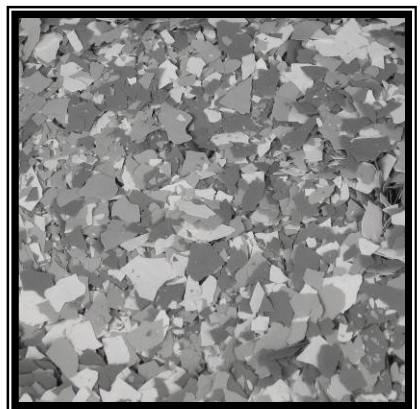

Smoke 1/4"

These colors are only a representation.
Color results cannot be guaranteed, actual colors may vary.

www.QuestBuilding.com

1129 North Patt Street, Anaheim, Ca 92801 | 714.738.6640 | 714.738.6950 fax
9279 Cabot Drive, Suite A-1, San Diego, Ca 92126 | 858.586.0864 | 858.586.0948 fax

Quest Paint Chip Chart 9.28.12