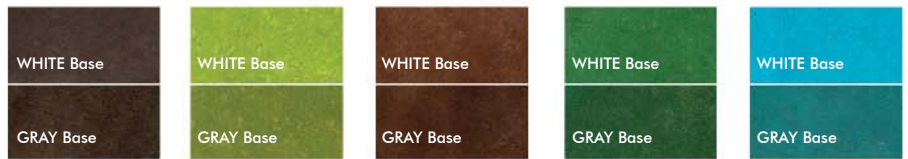

## COLOR Chart

*Original Colors!* **IN STOCK & READY TO SHIP!**

**GOLD      RAW SIENNA      CARAMEL      SAND**

**TERRA COTTA      MAHOGANY      SADDLE BROWN      CHOCOLATE BROWN**

Image provided by [www.thedesigncenter.org](http://www.thedesigncenter.org)

**WALNUT      BURNT SIENNA      CHESTNUT      MAROON      SEPIA      EGGPLANT      MIDNIGHT BLACK**

**PATRIOT BLUE      TURQUOISE      SLATE BLUE      GREEN      PINE GREEN      FOREST GREEN      BLACK**

These color samples are only a representation of the Dye-N-Seal Dye colors. Change in concrete slab colors will effect the appearance of the dye. Color results cannot be guaranteed, actual colors may vary.

*Now Available!* **TOUCH UP COLORS FOR ACID STAIN**

**A-AMBER      A-MAHOGANY      A-CARAMEL      A-MISSION BROWN      A-COFFEE**

**A-EBONY      A-OLIVE GREEN      A-WALNUT      A-JADE      A-TURQUOISE**